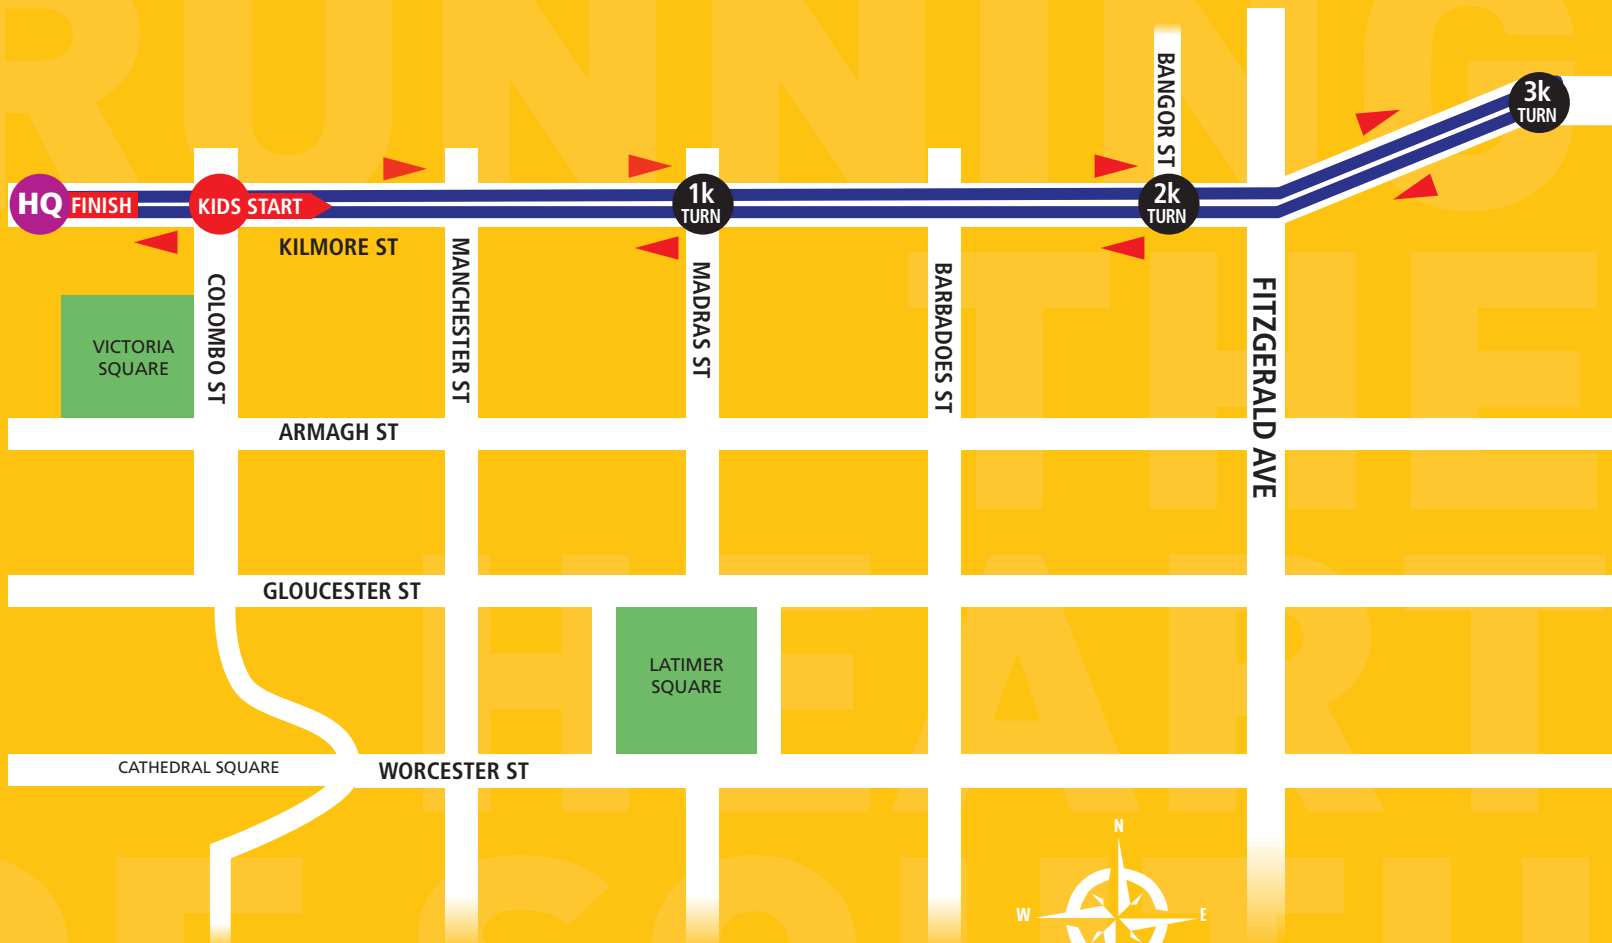

# THE COURSE KIDS' MARA'FUN

- HQ** CHRISTCHURCH TOWN HALL, FINISH
- KIDS' MARA'FUN
- 1k** Turn-around points for the 1k, 2k & 3k distances.

## NOTE

- » The Kids Mara'Fun races start on the northern corner of Colombo St and Kilmore St, facing east.
- » The Kids races are out and back on Kilmore St, finishing westward outside the Christchurch Town Hall.